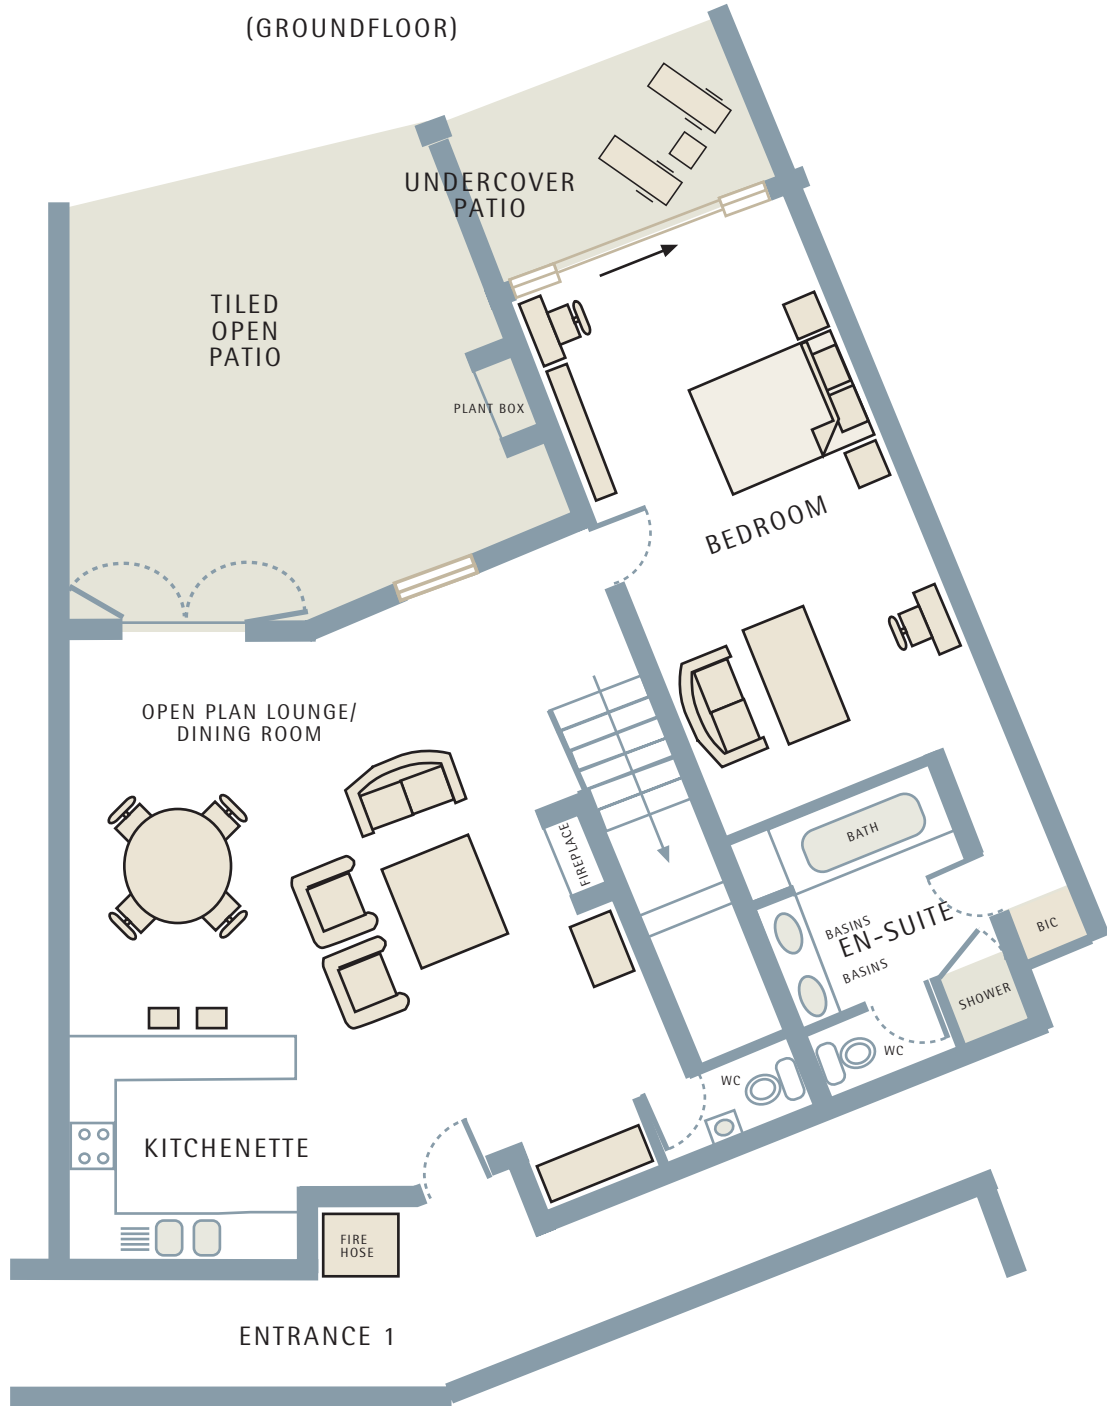

NOT TO SCALE

**SOLD**

(GROUND FLOOR)

**SPECIFICATION - TWO BEDROOM DOUBLE VOLUME (SECTION 5)**

<i>Suite &amp; Patio m<sup>2</sup></i>	200	<i>Total size m<sup>2</sup></i>	220
<i>Carport &amp; Storeroom m<sup>2</sup></i>	20	<i>Price</i>	R 2,335,000.00
		<i>Monthly Levy</i>	R2700.00