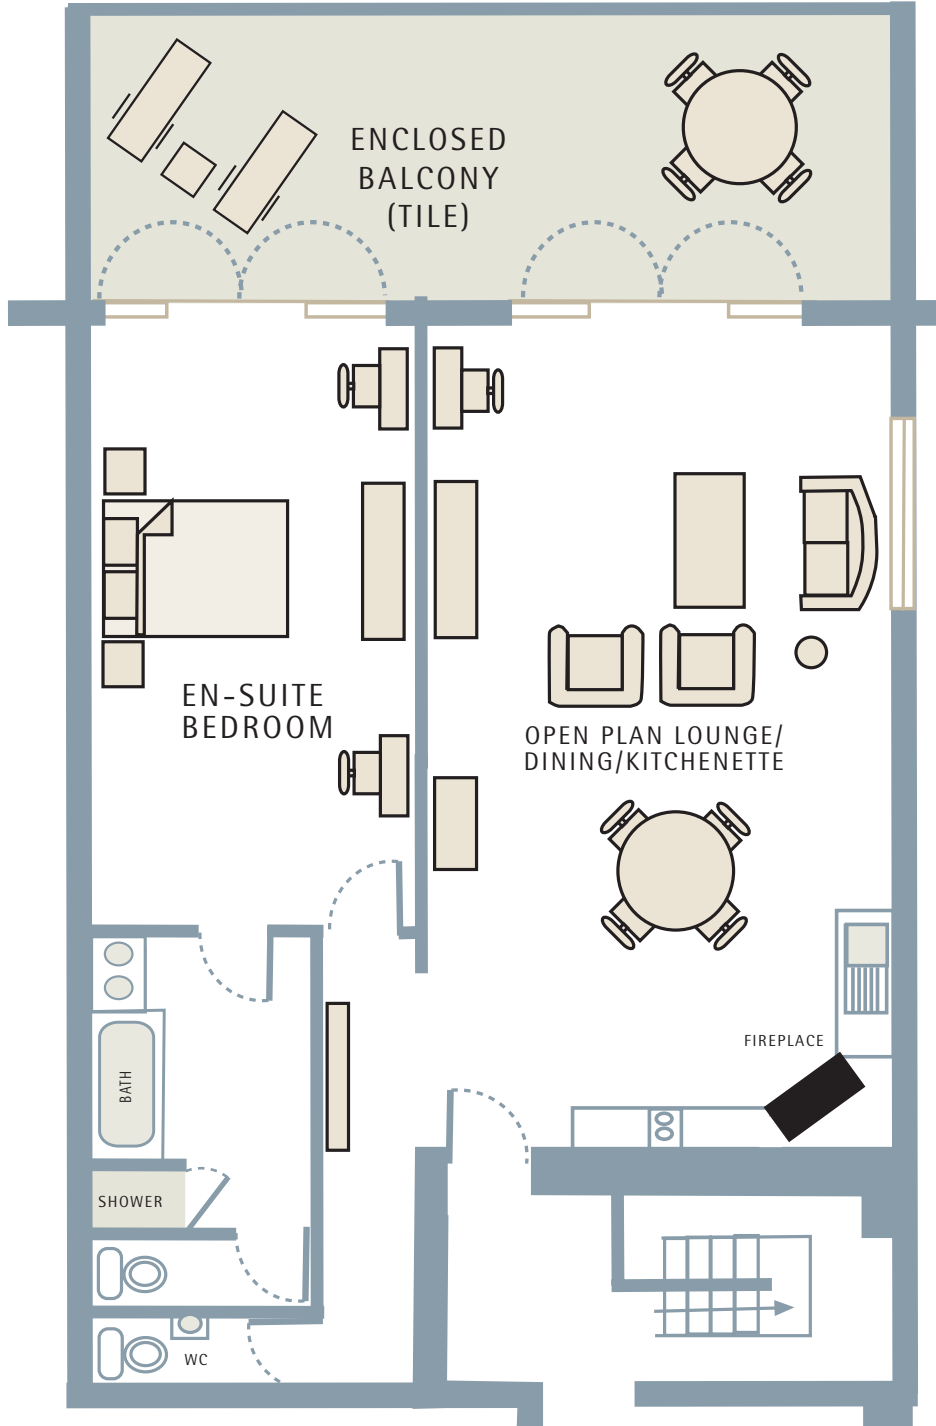

SOLD

NOT TO SCALE

SPECIFICATION - ONE BEDROOM (SECTION 12)

<i>Suite & Enclosed Balcony m²</i>	129
<i>Carport & Storeroom m²</i>	20

<i>Total size m²</i>	149
<i>Price</i>	R 1,610,000.00
<i>Monthly Levy</i>	R 1800.00