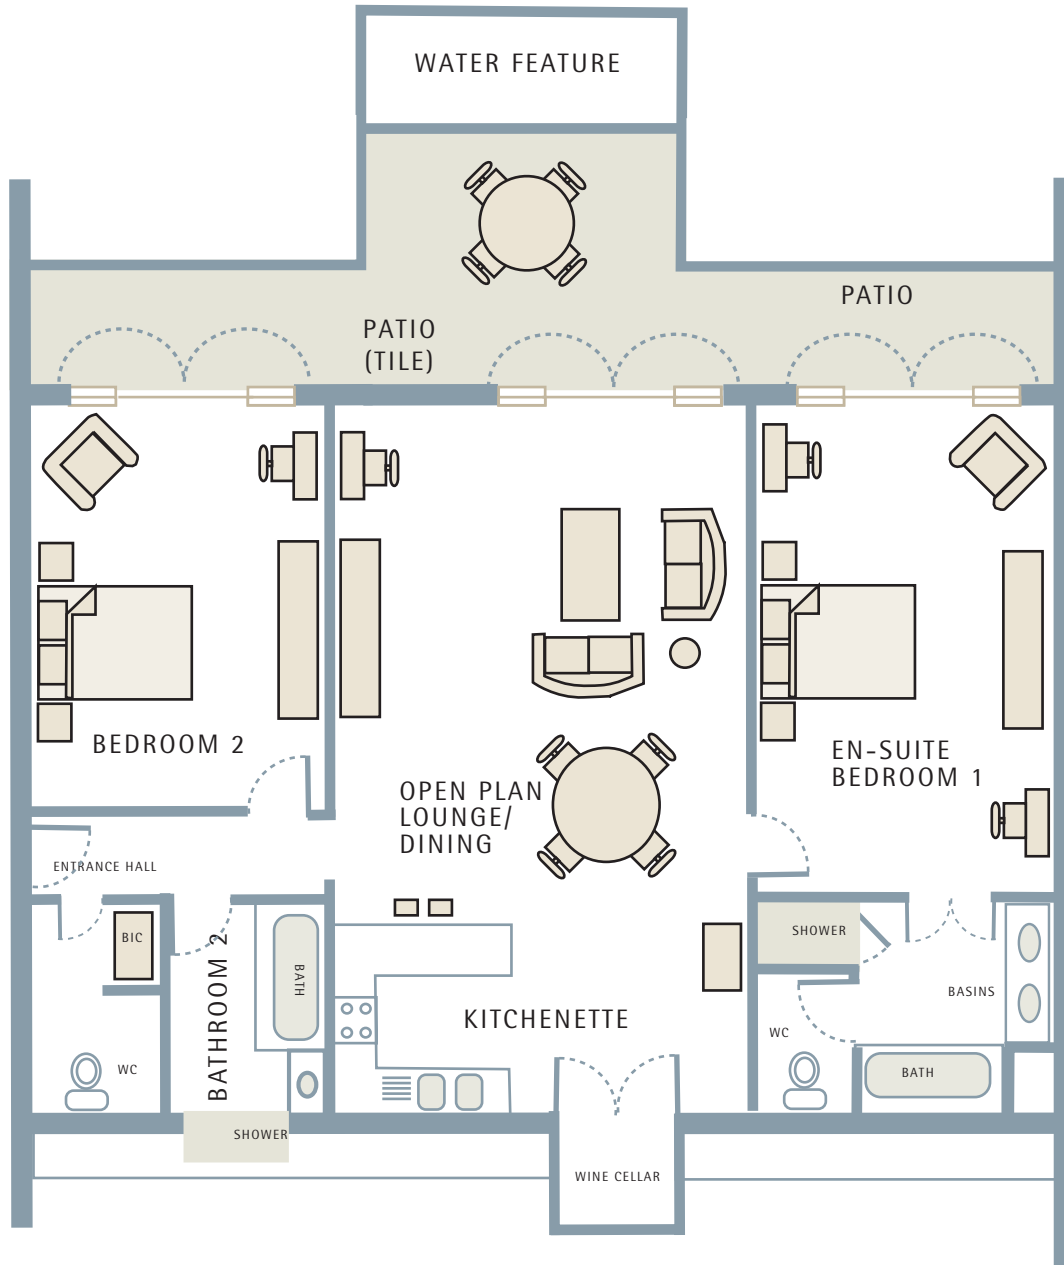

NOT TO SCALE

SOLD

SPECIFICATION - TWO BEDROOM (SECTION 14)

<i>Suite & Patio m²</i>	186	<i>Total size m²</i>	206
<i>Carport & Storeroom m²</i>	20	<i>Price</i>	R 2,300,000.00
		<i>Monthly Levy</i>	R 2700.00